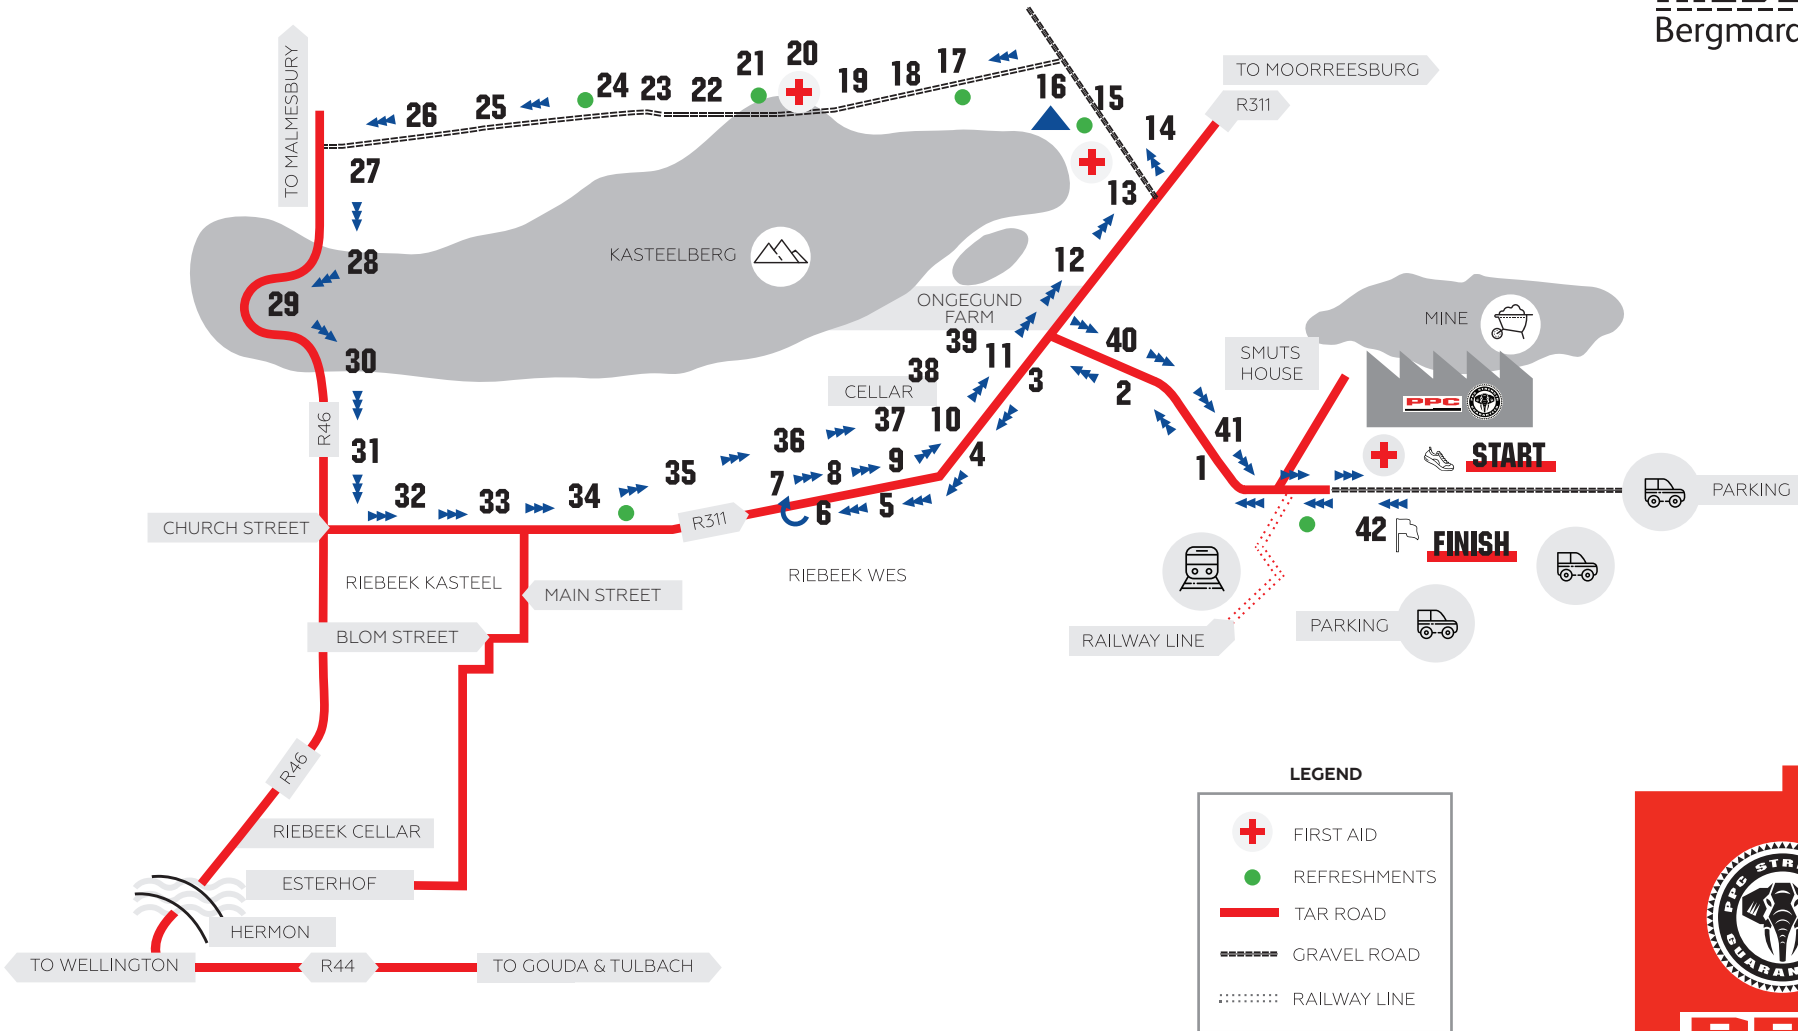

PPC RIEBEEK BERGMARATHON

42.2 KM

LEGEND

	FIRST AID
	REFRESHMENTS
	TAR ROAD
	GRAVEL ROAD
	RAILWAY LINE

PPC