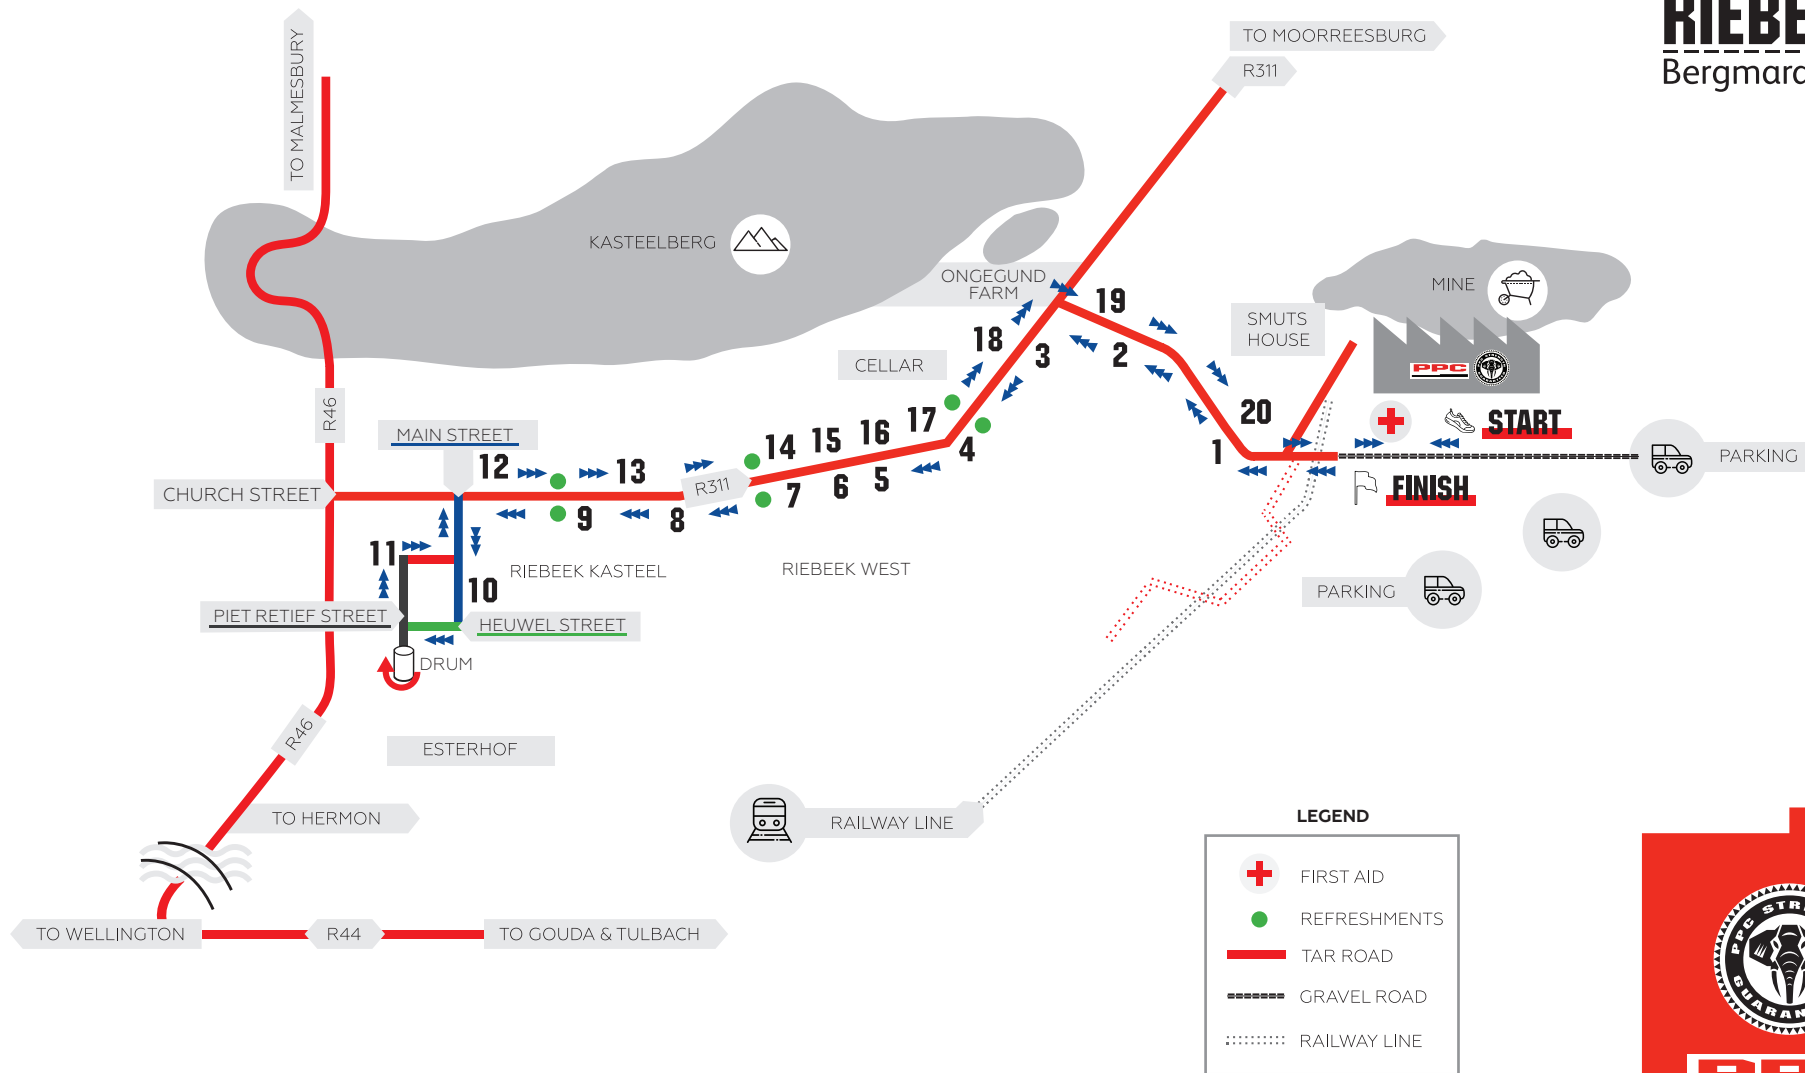

PPC RIEBEEK BERGMARATHON

21.1 KM

LEGEND

| | |
|--|--------------|
| | FIRST AID |
| | REFRESHMENTS |
| | TAR ROAD |
| | GRAVEL ROAD |
| | RAILWAY LINE |